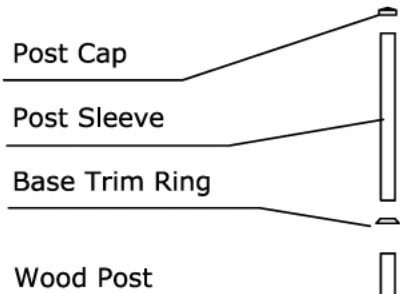

TheRailingStore.com

Maintenance-Free Vinyl & Composite Porch & Deck Railing Systems

Stylish and durable porch & deck railing for commercial & residential applications.

Level Rail Kit Applications

6', 8' & (10' Vinyl) Level Rail Kit Lengths
36" & 42" Railing Height Options
Available in White & Clay

Stair Rail Kit Applications

6' & 8' Stair Rail Kit Lengths
36" & 42" Railing Height Options
Baluster & Color Offerings
Available in White & Clay

1-3/8" Square Balusters
1-3/8" Colonial (Turned) Balusters
Available in White & Clay

Note: Use 54" Newel Post

Porch Post Options:
Colonial Porch Post (4" & 5")
Square Porch Post (4" & 5")
Post Cap Options

Post Cap Options:
Dome Cap (4")
Gothic Cap (4")
Flat Cap (4" & 6.5")
New England Cap (4")
Post Sleeves & Wraps

Post Sleeve Options:
Vinyl Post Sleeve (4" & 6.5")
Adjustable Post Wrap (4" & 6")
Colonial Newel Post (shaped) (4")
Surface Post Mount (4")

Level Railing Kits Include:

- 6' - Top & Bottom Rails w/ aluminum inserts
  13 Balusters (Colonial or Square)
  4 Mounting Brackets w/ Screws
  1 Foot Block
- 8' - Top & Bottom Rails w/ aluminum inserts
  18 Balusters (Colonial or Square)
  4 Mounting Brackets w/ Screws
  1 Foot Block
- 10' - (Vinyl Only) Top & Bottom Rails
  w/ aluminum inserts
  22 Balusters (Colonial or Square)
  4 Mounting Brackets w/ Screws
  1 Foot Block

Stair Railing Kits Include:

- 6' - Top & Bottom Rails w/ aluminum inserts
  12 Balusters (Colonial or Square)
  4 Mounting Brackets w/ Screws
- 8' - Top & Bottom Rails w/ aluminum inserts
  17 Balusters (Colonial or Square)
  4 Mounting Brackets w/ Screws

Post Sleeves, Post Caps & Trim
All Sold Separately

Ask About Compliant® Railing

Please check local building codes for handrail requirements for your area.