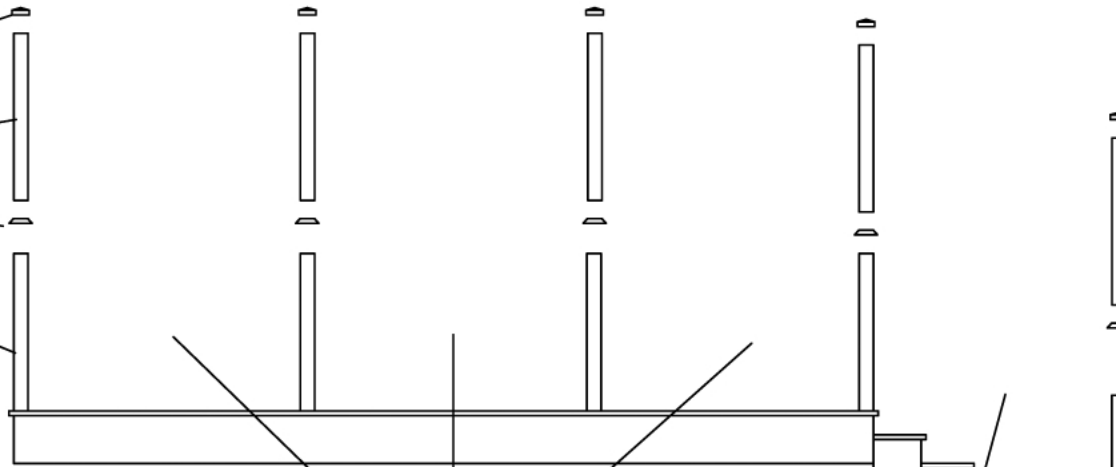

TheRailingStore.com

Maintenance-Free Vinyl & Composite Porch & Deck Railing Systems

Stylish and durable porch & deck railing for commercial & residential applications.

Level Rail Kit Applications

6', 8' & (10' Vinyl) Level Rail Kit Lengths
36" & 42" Railing Height Options
Available in White & Clay

Stair Rail Kit Applications

6' & 8' Stair Rail Kit Lengths
36" & 42" Railing Height Options
Baluster & Color Offerings
Available in White & Clay

1-3/8" Square Balusters
1-3/8" Colonial (Turned) Balusters
Available in White & Clay

Note: Use 54" Newel Post

Porch Post Options:
Colonial Porch Post (4" & 5")
Square Porch Post (4" & 5")
Post Cap Options

Post Cap Options:
Dome Cap (4")
Gothic Cap (4")
Flat Cap (4" & 6.5")
New England Cap (4")
Post Sleeves & Wraps

Post Sleeve Options:
Vinyl Post Sleeve (4" & 6.5")
Adjustable Post Wrap (4" & 6")
Colonial Newel Post (shaped) (4")
Surface Post Mount (4")

Level Railing Kits Include:

- 6' - Top & Bottom Rails w/ aluminum inserts
  13 Balusters (Colonial or Square)
  4 Mounting Brackets w/ Screws
  1 Foot Block
- 8' - Top & Bottom Rails w/ aluminum inserts
  18 Balusters (Colonial or Square)
  4 Mounting Brackets w/ Screws
  1 Foot Block
- 10' - (Vinyl Only) Top & Bottom Rails
  w/ aluminum inserts
  22 Balusters (Colonial or Square)
  4 Mounting Brackets w/ Screws
  1 Foot Block

Stair Railing Kits Include:

- 6' - Top & Bottom Rails w/ aluminum inserts
  12 Balusters (Colonial or Square)
  4 Mounting Brackets w/ Screws
- 8' - Top & Bottom Rails w/ aluminum inserts
  17 Balusters (Colonial or Square)
  4 Mounting Brackets w/ Screws

Post Sleeves, Post Caps & Trim
All Sold Separately

Ask About Compliant® Railing

Please check local building codes for handrail requirements for your area.