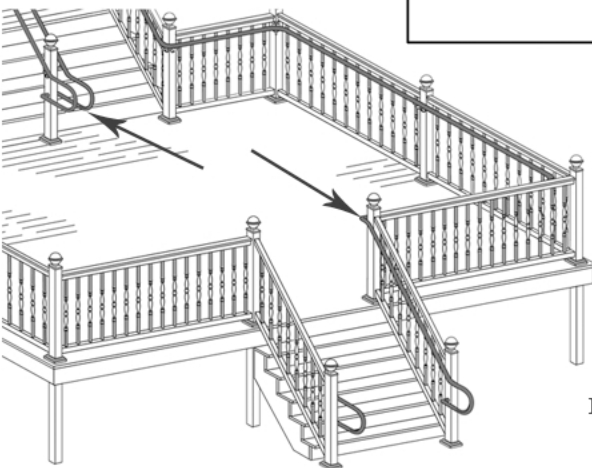

TheRailingStore.com

Maintenance-Free Vinyl & Composite Porch & Deck Railing Systems

Stylish and durable porch & deck railing for commercial & residential applications.

Level Rail Kit Applications

6', 8' & (10' Vinyl) Level Rail Kit Lengths
36" & 42" Railing Height Options
Available in White & Clay

Stair Rail Kit Applications

6' & 8' Stair Rail Kit Lengths
36" & 42" Railing Height Options
Baluster & Color Offerings
Available in White & Clay

1-3/8" Square Balusters
1-3/8" Colonial (Turned) Balusters
Available in White & Clay

Note: Use 54" Newel Post

Porch Post Options:
Colonial Porch Post (4" & 5")
Square Porch Post (4" & 5")
Post Cap Options

Post Cap Options:
Dome Cap (4")
Gothic Cap (4")
Flat Cap (4" & 6.5")
New England Cap (4")
Post Sleeves & Wraps